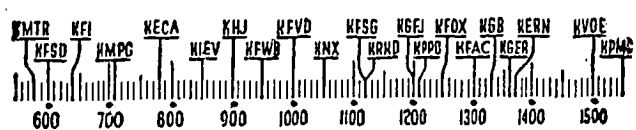

YOUR Radio TODAY

[The information contained in the following schedule is furnished by the stations broadcasting the programs.]

Before 8 a.m.

KMTR—Calif. Theater. 6.
KFI—Melody. 6:45; News. 7:15; Music Clock. 7:30; Sam. Hayes. 7:45.
KMPD—Roll Out. 6: Petticoat Review. 7.
KFA—Music Clock 6:30; Ensemble. 7; News. 7:30; Novelty. 7:45.
KHJ—Rise & Shine. 6; News. 7; Rise, Shine. 7:15; News. 7:45.
KFWB—Stu Wilson. 6; Sunrise Express. 7.
KFVD—Spanish. 6; World on Air. 7; Jubilee. 7:15.
KNX—Sunrise Salute. 6; News. 7; 10; Talk. 7:45.
KRKD—Doug Douglas. 6; Music. 6:15; News. 8:30; Doug Douglas. 8:15; News. 7:45.
KGFJ—Concert. 6; News. Stocks. 7; Sports. 7:30.
KFOX—El Despertador. 5; Music. 7:10; News. 7:45.
KFAC—Music. 6; Pastor Reynolds. 7; Music. 7:30.
KGFR—Farm. 6:05; Bugle Boys. 6:10; News. 7; Aubrey Lee. 7:15.
KVOE—Yawn Patrol. 7; News. 7:45

8 to 9 a.m.

KMTR—Theater. 8; Music. 8:45.
KFI—Johnny Murray. 8; News. 8:5; "Against Storm." 8:30; Guiding Light. 8:45.
KMPD—News. 8; Hi Lites. 8:15; Unity Word. 8:30.
KECA—Financial. 8; Young Dr. Malone. 8:15; Jay Bee. 8:30; Church Hour. 8:45.
KHJ—Victor Lindlahr. 8; News. 8:0; Mirandy. 8:45.
KFWB—Church. 8; Melody. 8:30; Builders. 8:45.
KFVD—Jubilee (cont.) Dr. Reynolds. 8:15.
KNX—News. 8; "Mr. Hamp Goes to Town." 8:15; Nancy Dixon. 8:30; "My Children." 8:45.
KRKD—Music. 8; Employment. 8:30.
KGFJ—News. Stocks. 8; Music. 8:15; Revue. 8:30.
KFOX—Headliner. 8; Health. 8:15; Talk. 8:30; Music. 8:45.
KFAC—News. 8; House McGrath. 8:30; Music. 8:45.
KGER—"Soul Patrol." 8; Rufus. 8:15; Mizpah. 8:15; Rev. Bennington. 8:45.
KVOE—Talk. 8; Keep Fit. 8:30; Garden. 8:45.

9 to 10 a.m.

KMTR—Religious. 9; Monitor News. 9:15; Music. 9:30.
KFI—Carters Elm St. 9; O'Neills. 9:15; Bridge. 9:30.
KMPD—News. 9; Melody. 9:15.
KECA—Meet Artists. 9; Rakov Orel. 9:15; Farm Home. 9:45.
KHJ—Balladeer. 9; Sons Pioneers. 9:15; Patty Jean. 9:30; Trio. 9:45.
KFWB—Music. 9; Harmony. 9:45.
KFVD—Music. 9; News. 9:15; Medical. 9:30; Parade. 9:45.
KNX—Kate Smith. 9; When Girl Marries. 9:15; Romance Helen Trent. 9:30; Gal Sunday. 9:45.
KRKD—Records. 9; U.S. Weather. 9:30; Music. 9:35.
KGFJ—News. Stocks. 9; Marimba. 9:15; King's Orch. 9:30; Music. 9:45.
KFOX—John Brown. 9; Music. 9:30.
KFAC—Meditation. 9; Medical. 9:15; Women in News. 9:30; Music. 9:45.
KGER—Bright Corner. 9; March Ahead. Time. 9:15; Music. 9:45.
KVOE—Balladeer. 9; Sons Pioneers. 9:15; Monitor News. 9:30; Trio. 9:45.

10 to 11 a.m.